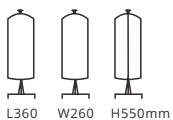

Classic Juice

X23688T 8ltr, SAN container
X23688P 8ltr PC container