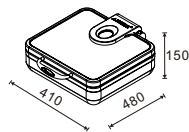

W07-2302T
Square 2/3 size
5.5L food pan