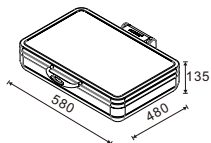

## VERSATILE CHAFER - ROMA

**W20-1102T**  
Rectangular 1/1 size  
8.5L food pan

**W20-2302T**  
Square 2/3 size  
5.5L food pan

**W20-2802T**  
Soup Station  
10L bain marie

**W20-3602T**  
Round 36cm  
6.8L food pan