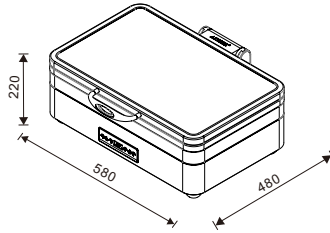

Soup W07-2802B

Soup W07-2803B

Soup W07-2804B

Soup W07-2805B

**W20-1102T**  
Rectangular 1/1 size  
8.5L food pan

**W20-1102T + W07-1101B**

**W20-1102T + W07-1102B**

**W20-2302T**  
Square 2/3 size  
5.5L food pan