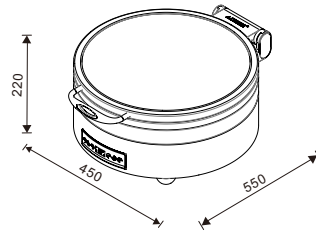

W20-3602T+W07-3601B