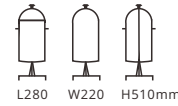

Simple Design

U14-1000 5ltr