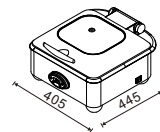

## ELECTRIC CHAFER - VENICE

**W37521**  
Rectangular 1/1 size  
8.5L food pan

**W35521**  
Square 2/3 size  
5.5L food pan

**W38521**  
Soup Station  
10L bain marie

**W36521**  
Round 36cm  
6.8L food pan