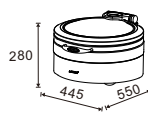

W17-28101
Soup Station
10L bain marie

W17-36001
Round 36cm
6.8L food pan