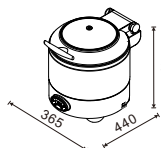

## ELECTRIC CHAFER - VENICE

**W37521**  
Rectangular 1/1 size  
8.5L food pan

**W35521**  
Square 2/3 size  
5.5L food pan

**W38521**  
Soup Station  
10L bain marie

**W36521**  
Round 36cm  
6.8L food pan