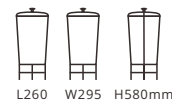

Verona

U17-2000 11.4ltr