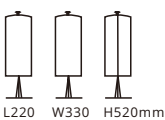

Beverage Dispenser

- Keeps juice and milk cool with no need to refill ice tube.
- Low power consumption
- Tomlinson faucet
- 220V AC, 50/60, 60W
- DC 12V

U01-0501 5ltr, tomlinson faucet