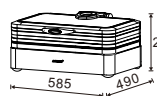

## VERSATILE CHAFER - SICILY

**W17-11002**  
Rectangular 1/1 size  
8.5L food pan

**W17-23002**  
Rectangular 2/3 size  
5.5L food pan

**W17-28102**  
Soup Station  
10L bain marie

**W17-36002**  
Round 36cm  
6.8L food pan