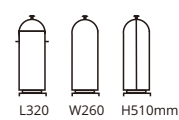

Coffee

U19-3000 5ltr