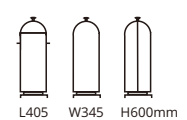

U19-4000 11.4ltr