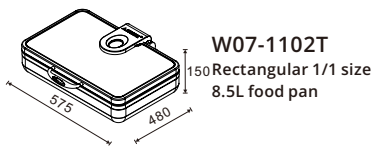

VERSATILE CHAFER - BURANO

W07-1102T
Rectangular 1/1 size
8.5L food pan