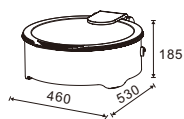

## ELECTRIC CHAFER - DRY HEAT STANDARD

**W21-3610**  
Round 36cm  
6.8L water pan  
Matt finished outer surface

**W21-2310**  
Square 2/3 size  
5.5L water pan  
Matt finished outer surface

**W21-1110**  
Rectangular 1/1 size  
8.5L water pan  
Matt finished outer surface