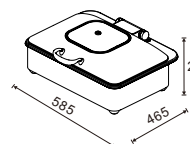

**W16-1102T +
W16-1102B**
Rectangular 1/1 size
8.5L food pan