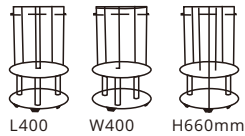

## Cup Rack

- One-stop rack serving 48 sets of cups, plates & spoons - save space
- Revolving stainless steel base for easy access
- Transparent polycarbonate cup tubes

U09-1000

- \* Not including the cups, plates and spoons
- \* Recommend cup size: 80 ~ 85 mm in diameter
- \* Recommend plate size: less than 145mm in diameter
- \* Recommend spoon size: 100 ~ 120 mm in length