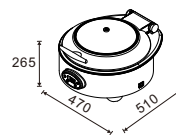

## ELECTRIC CHAFER - VENICE

**W37521**  
Rectangular 1/1 size  
8.5L food pan

**W35521**  
Square 2/3 size  
5.5L food pan

**W38521**  
Soup Station  
10L bain marie

**W36521**  
Round 36cm  
6.8L food pan