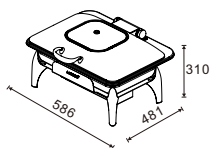

VERSATILE CHAFER - VIENNA

**W16-1102T +
W16-1100B**
Rectangular 1/1 size
8.5L food pan