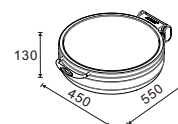

## VERSATILE CHAFER - ROMA

**W20-1102T**  
Rectangular 1/1 size  
8.5L food pan

**W20-2302T**  
Square 2/3 size  
5.5L food pan

**W20-2802T**  
Soup Station  
10L bain marie

**W20-3602T**  
Round 36cm  
6.8L food pan