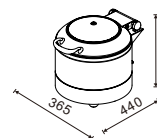

**W16-2302T +
W16-2302B**
Rectangular 2/3 size
5.5L food pan

**W16-2802T +
W16-2802B**
Soup Station
10L bain marie