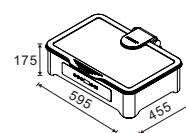

## ELECTRIC CHAFER - DRY HEAT DELUXE

**W21-3600**  
Round 36cm  
6.8L water pan  
Matt finished outer surface

**W21-2300**  
Square 2/3 size  
5.5L water pan  
Matt finished outer surface

**W21-1100**  
Rectangular 1/1 size  
8.5L water pan  
Matt finished outer surface