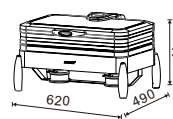

VERSATILE CHAFER - SICILY

W17-11002
Rectangular 1/1 size
8.5L food pan