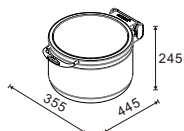

## VERSATILE CHAFER - ROMA

**W20-1102T**  
Rectangular 1/1 size  
8.5L food pan

**W20-2302T**  
Square 2/3 size  
5.5L food pan

**W20-2802T**  
Soup Station  
10L bain marie

**W20-3602T**  
Round 36cm  
6.8L food pan