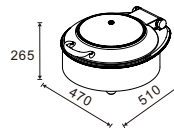

**W16-3602T +  
W16-3600B**  
Round 36cm  
6.8L food pan

**W16-1102T +  
W16-1102B**  
Rectangular 1/1 size  
8.5L food pan

**W16-2302T +  
W16-2302B**  
Rectangular 2/3 size  
5.5L food pan

**W16-2802T +  
W16-2802B**  
Soup Station  
10L bain marie