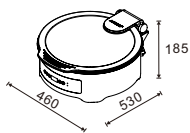

## ELECTRIC CHAFER - DRY HEAT DELUXE

**W21-3600**  
Round 36cm  
6.8L water pan  
Matt finished outer surface

**W21-2300**  
Square 2/3 size  
5.5L water pan  
Matt finished outer surface

**W21-1100**  
Rectangular 1/1 size  
8.5L water pan  
Matt finished outer surface