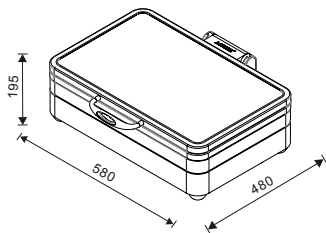

W20-1102T + W07-1103B