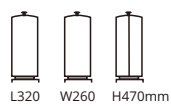

Milk

U16-3000 5ltr