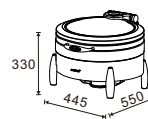

## VERSATILE CHAFER - SICILY

**W17-11002**  
Rectangular 1/1 size  
8.5L food pan

**W17-23002**  
Rectangular 2/3 size  
5.5L food pan

**W17-28102**  
Soup Station  
10L bain marie

**W17-36002**  
Round 36cm  
6.8L food pan