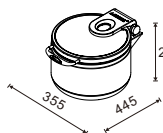

VERSATILE CHAFER - BURANO