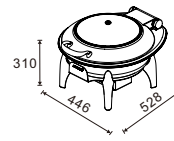

## VERSATILE CHAFER - VIENNA

**W16-1102T +  
W16-1100B**  
Rectangular 1/1 size  
8.5L food pan

**W16-2302T +  
W16-2300B**  
Rectangular 2/3 size  
5.5L food pan

**W16-2802T +  
W16-2800B**  
Soup Station  
10L bain marie