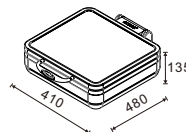

## VERSATILE CHAFER - ROMA

**W20-1102T**  
Rectangular 1/1 size  
8.5L food pan

**W20-2302T**  
Square 2/3 size  
5.5L food pan

**W20-2802T**  
Soup Station  
10L bain marie

**W20-3602T**  
Round 36cm  
6.8L food pan