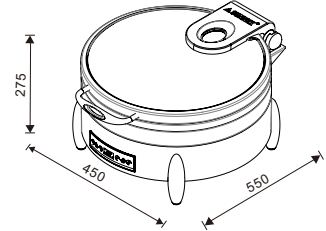

W07-3602T + W07-3602B