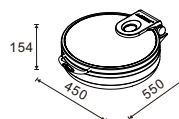

## VERSATILE CHAFER - BURANO

**W07-1102T**  
Rectangular 1/1 size  
8.5L food pan

**W07-2302T**  
Square 2/3 size  
5.5L food pan

**W07-2802T**  
Soup Station  
10L bain marie

**W07-3602T**  
Round 36cm  
6.8L food pan