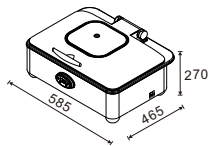

ELECTRIC CHAFER - VENICE

W37521
Rectangular 1/1 size
8.5L food pan