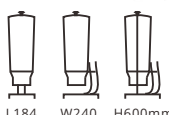

Stainless Steel Base Cereal Dispensers with PC containers

L184 W240 H600mm

U13-1100 Single, 4ltr