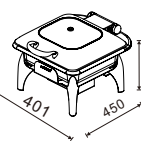

**W16-2302T +
W16-2300B**
Rectangular 2/3 size
5.5L food pan