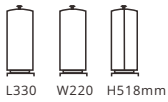

DISPENSER

Beverage Dispensers

- Size ranges from 5 litre to 11.4 litre
- Removable drip tray
- Polycarbonate or SAN container
- Tomlinson faucet

Marbella

X23588 5ltr