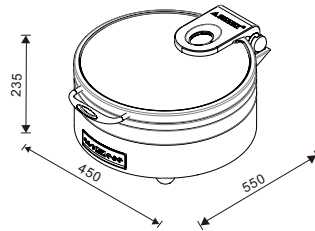

W07-3602T+W07-3601B