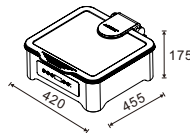

## ELECTRIC CHAFER - DRY HEAT DELUXE

**W21-3600**  
Round 36cm  
6.8L water pan  
Matt finished outer surface

**W21-2300**  
Square 2/3 size  
5.5L water pan  
Matt finished outer surface

**W21-1100**  
Rectangular 1/1 size  
8.5L water pan  
Matt finished outer surface