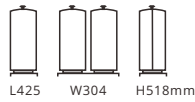

Marbella

X23588X2 5ltr x 2