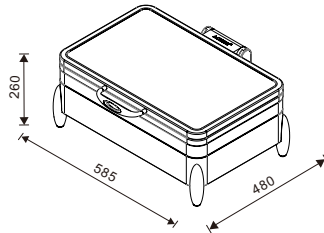

W20-1102T + W07-1104B