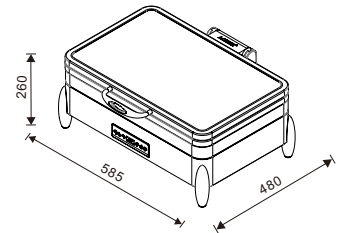

Soup W07-2802B

Soup W07-2803B

Soup W07-2804B

Soup W07-2805B

**W20-1102T**  
Rectangular 1/1 size  
8.5L food pan

**W20-1102T + W07-1101B**

**W20-1102T + W07-1102B**

**W20-2302T**  
Square 2/3 size  
5.5L food pan