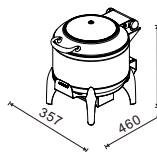

## VERSATILE CHAFER - VIENNA

**W16-1102T +  
W16-1100B**  
Rectangular 1/1 size  
8.5L food pan

**W16-2302T +  
W16-2300B**  
Rectangular 2/3 size  
5.5L food pan

**W16-2802T +  
W16-2800B**  
Soup Station  
10L bain marie